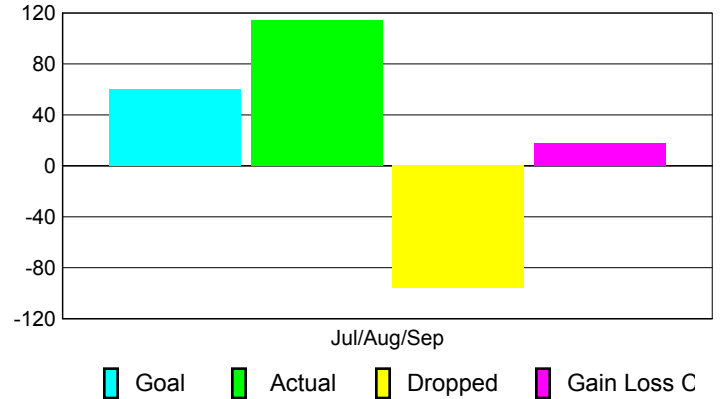

Membership Results 2010-2011

Goal, New, Dropped, Gain/Loss