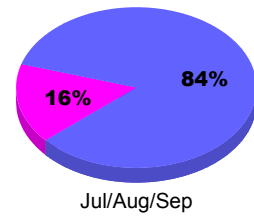

Membership Results
2010-2011

Membership
2009-2010

Month	Net Memb Goal	Actual New Memb	Actual Dropped Memb	Gain/Loss of Memb	Gain/Loss of Memb
Jul/Aug/Sep	60	114	-96	18	11
Totals	60	114	-96	18	11

Membership Results 2010-2011

Goal, New, Dropped, Gain/Loss

Comparison of Membership Gain/Loss

Current Year Compared to the Previous Year

Gender Comparison 2010-2011

■ Male ■ Female